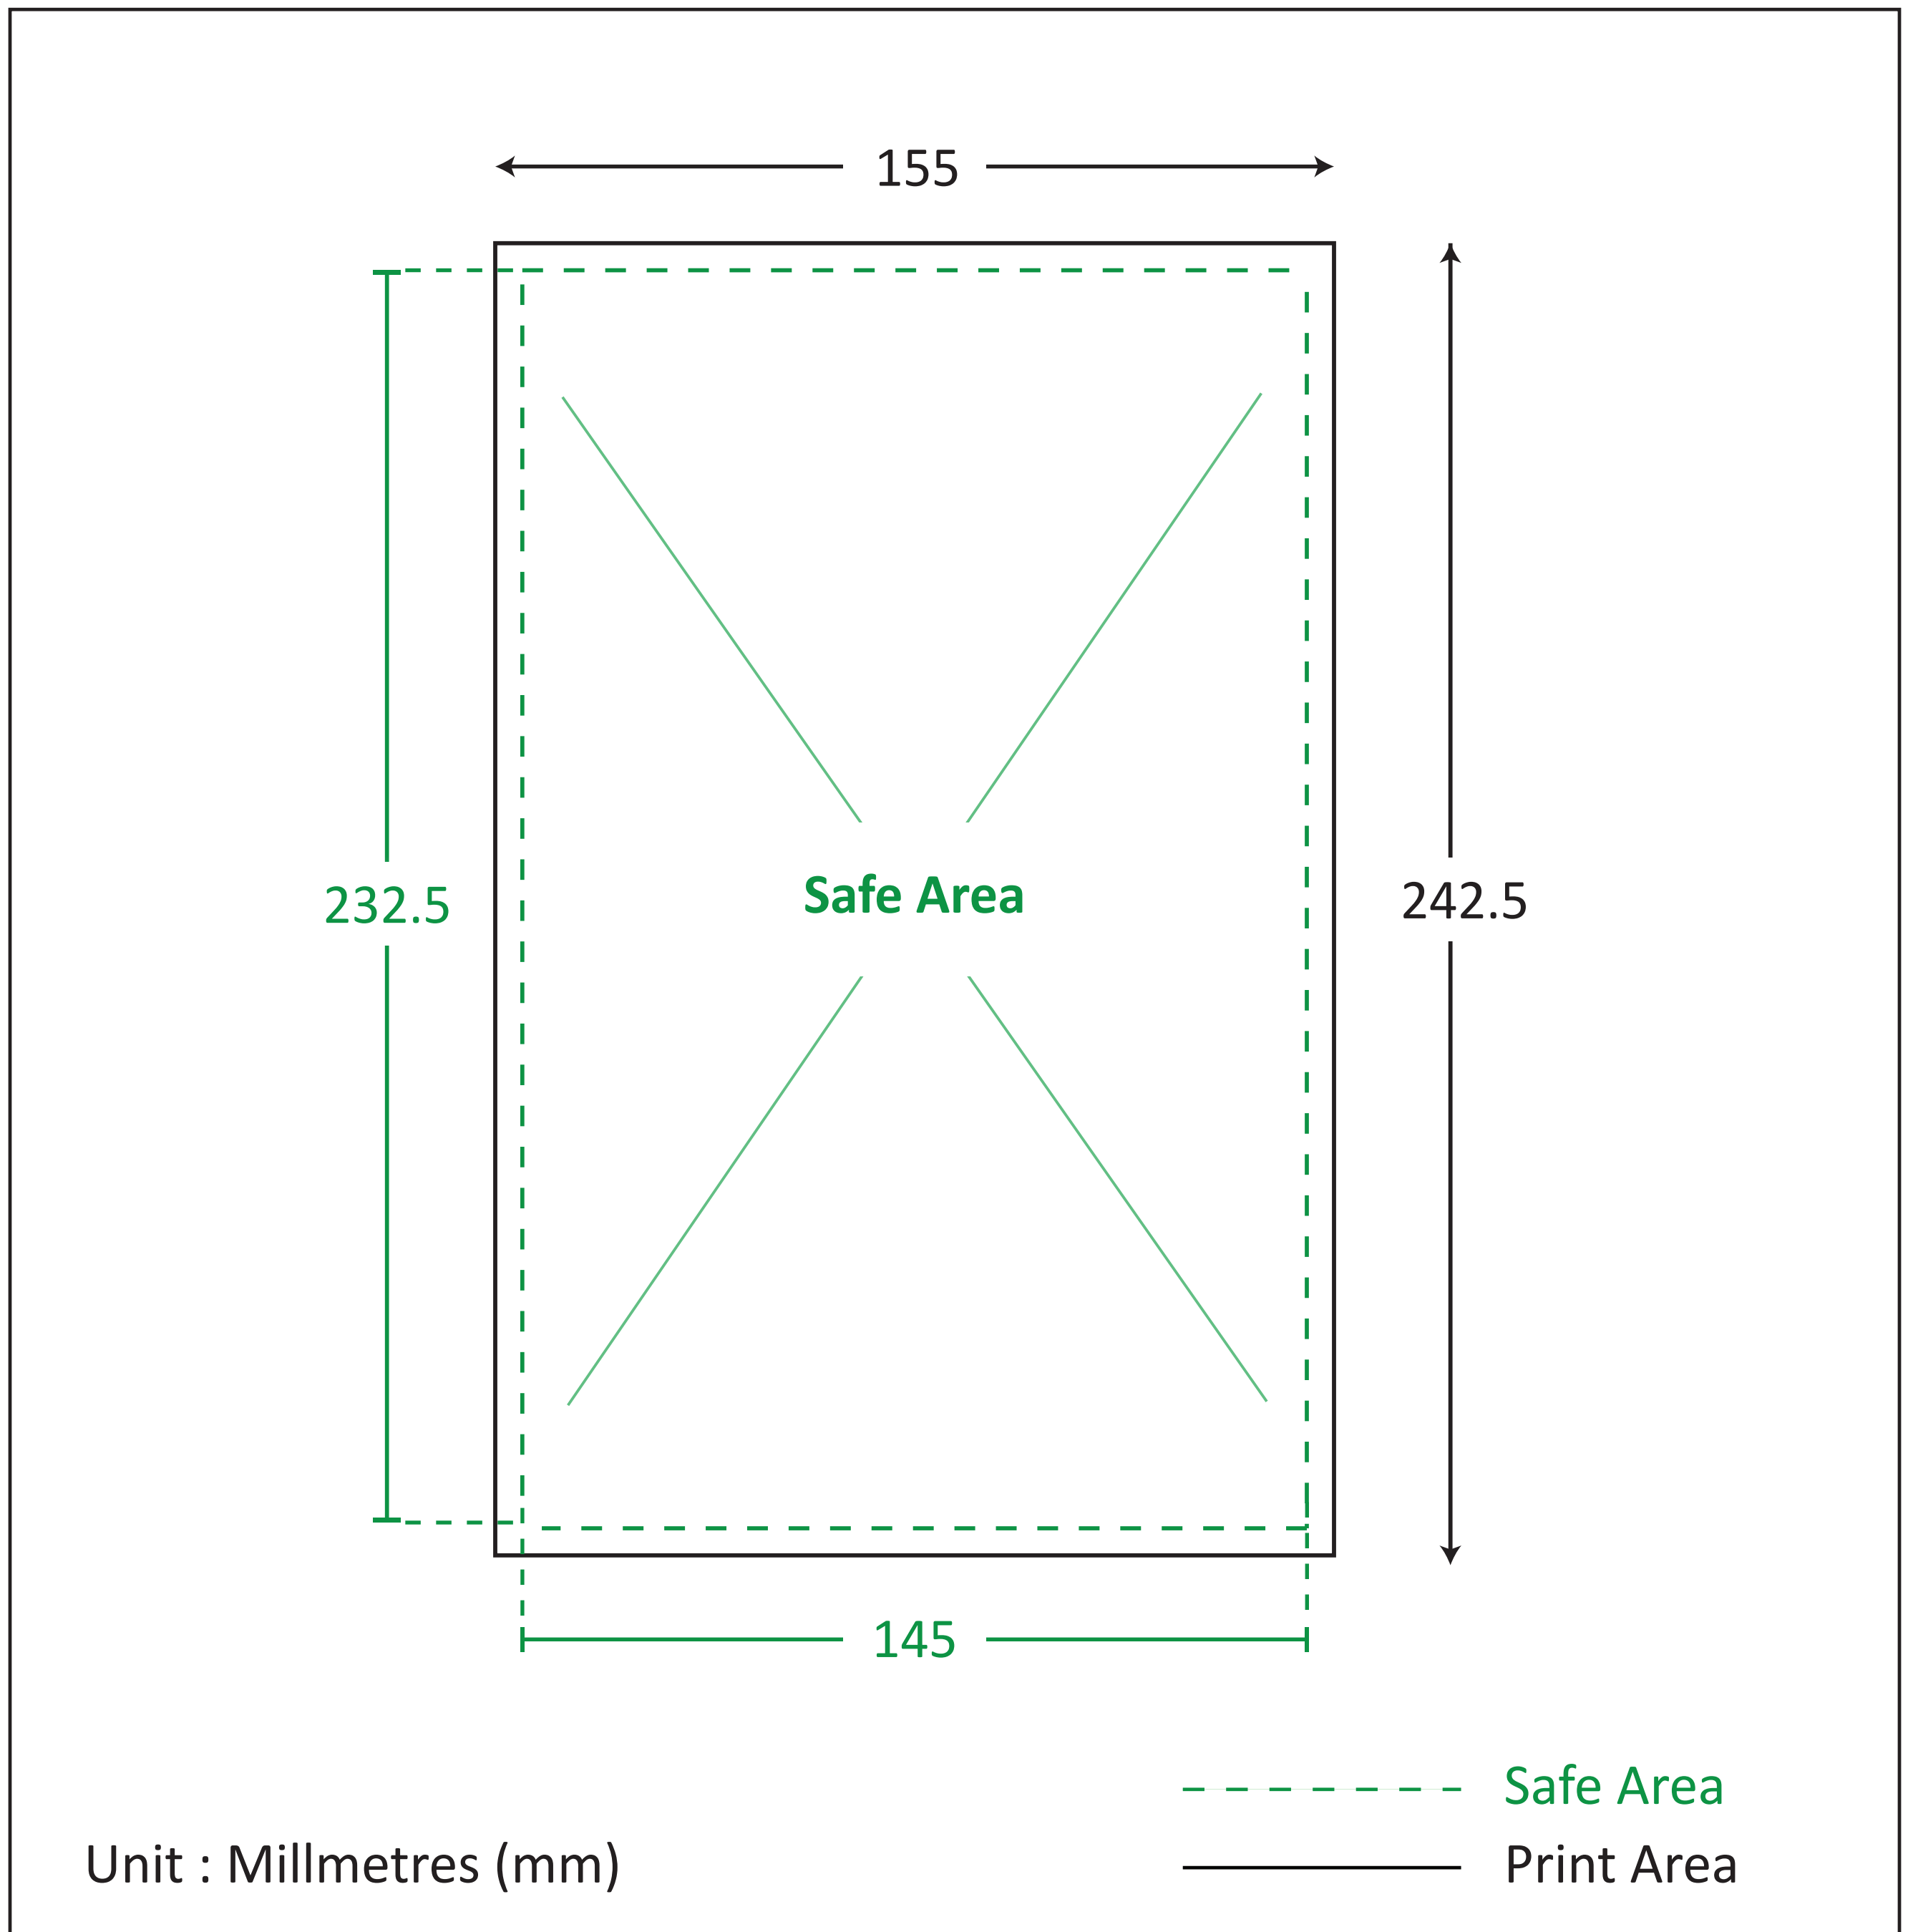

# 150mm x 240mm Tent Card

## TEMPLATE GUIDE FOR PRINTING PRODUCTS