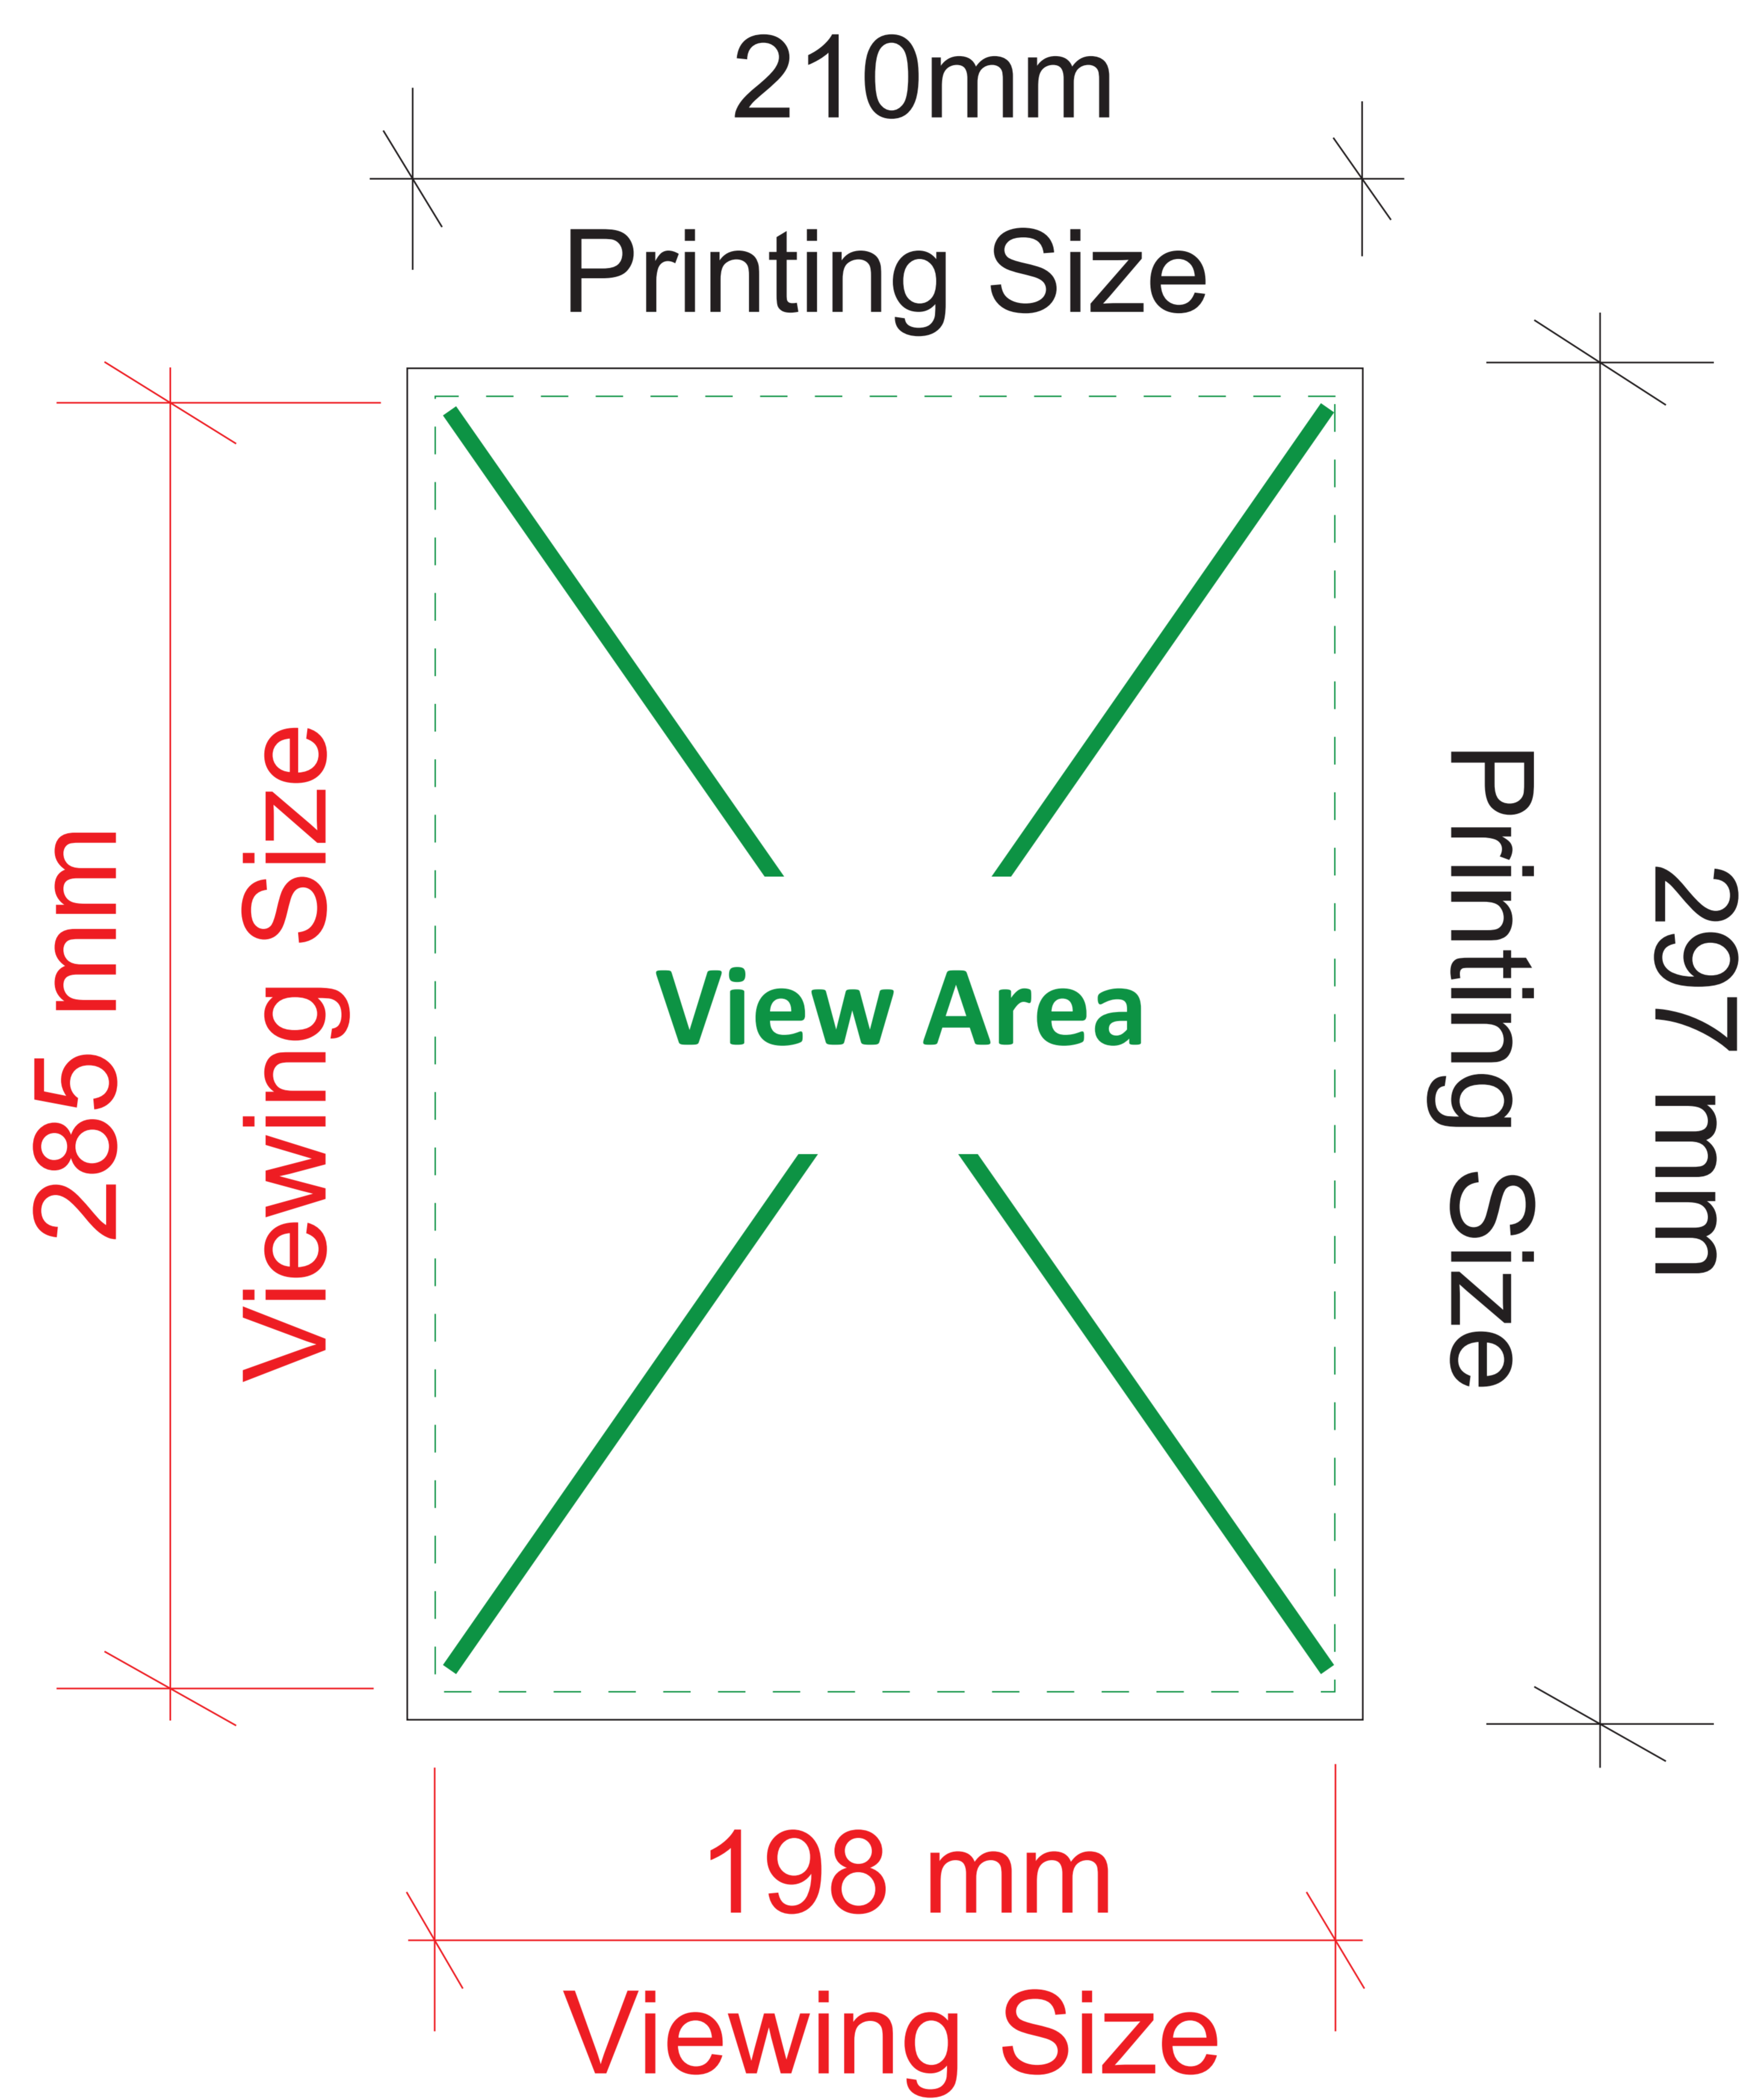

DELUXE SNAP FRAME

F-SL-04/34 - A4 Size

Unit : Millimetres (mm)

--- View Area
— Print Area

ARTWORK GUIDELINES

Color Format : CMYK

File Format : PDF, EPS

Important Text & Images In Safe Area