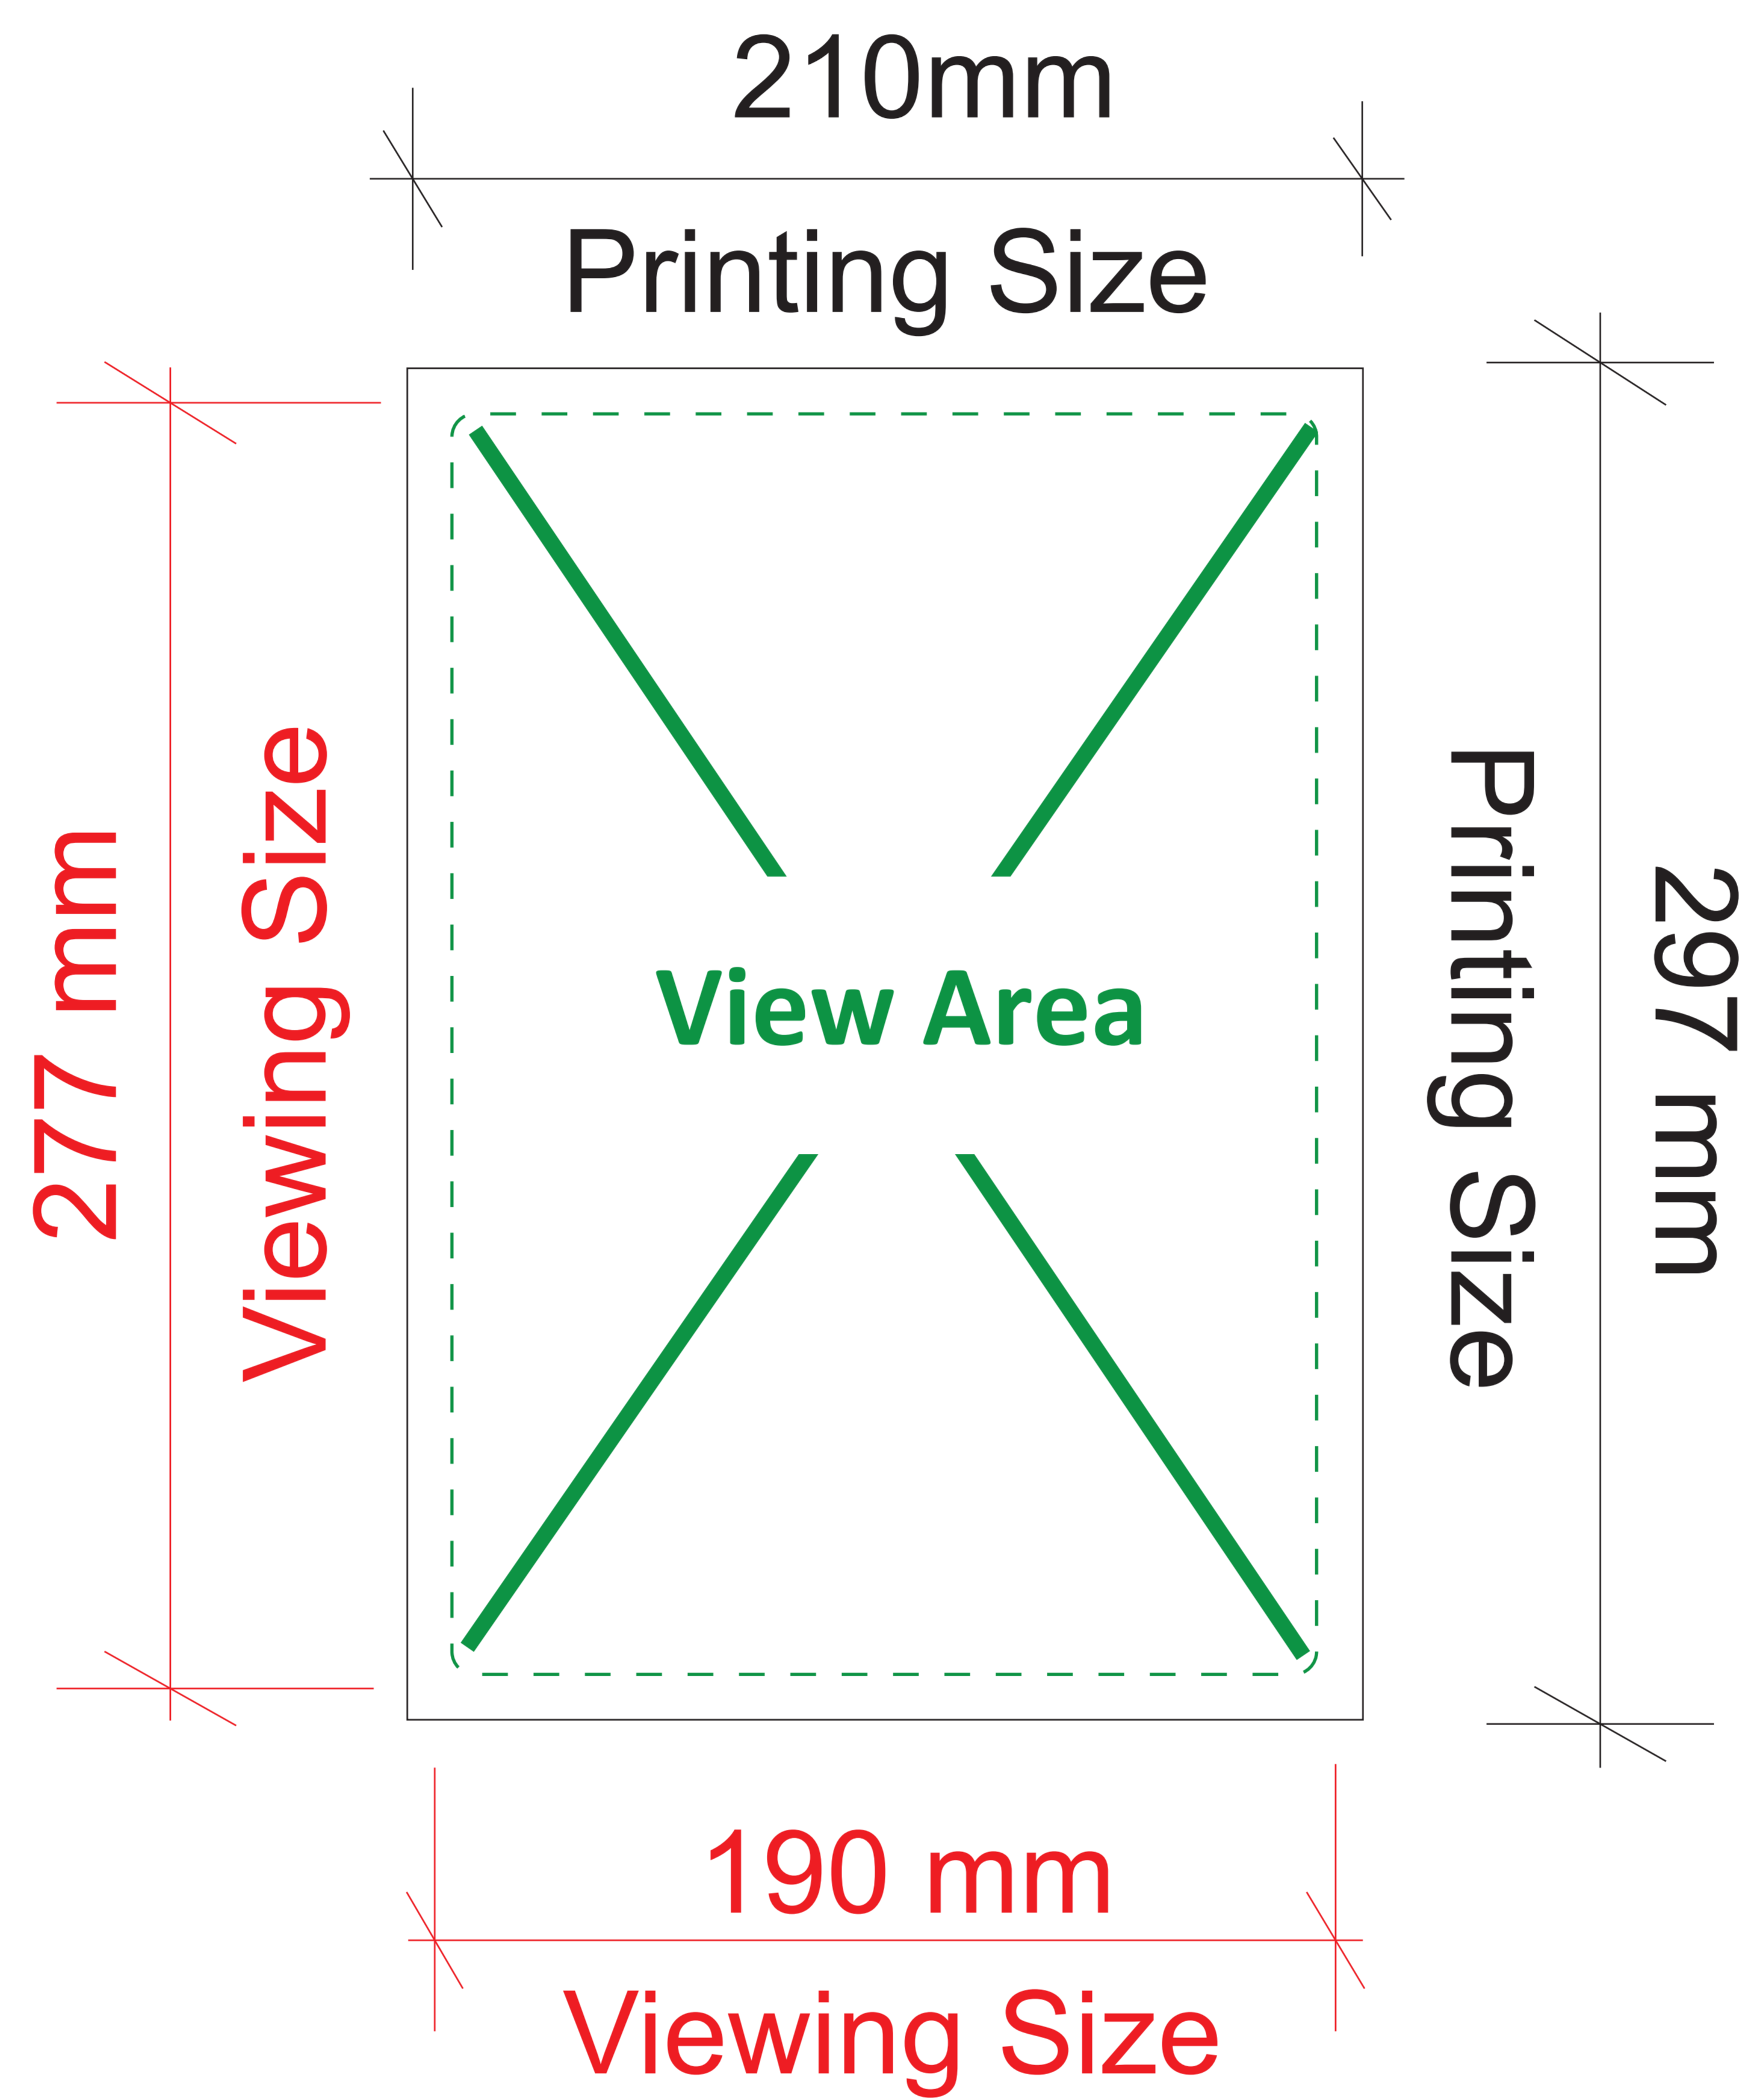

COLOUR FRAME

F-C-04/24/34 - A4 Size

Unit : Millimetres (mm)

--- View Area
— Print Area

ARTWORK GUIDELINES

Color Format : CMYK

File Format : PDF, EPS

Important Text & Images In Safe Area