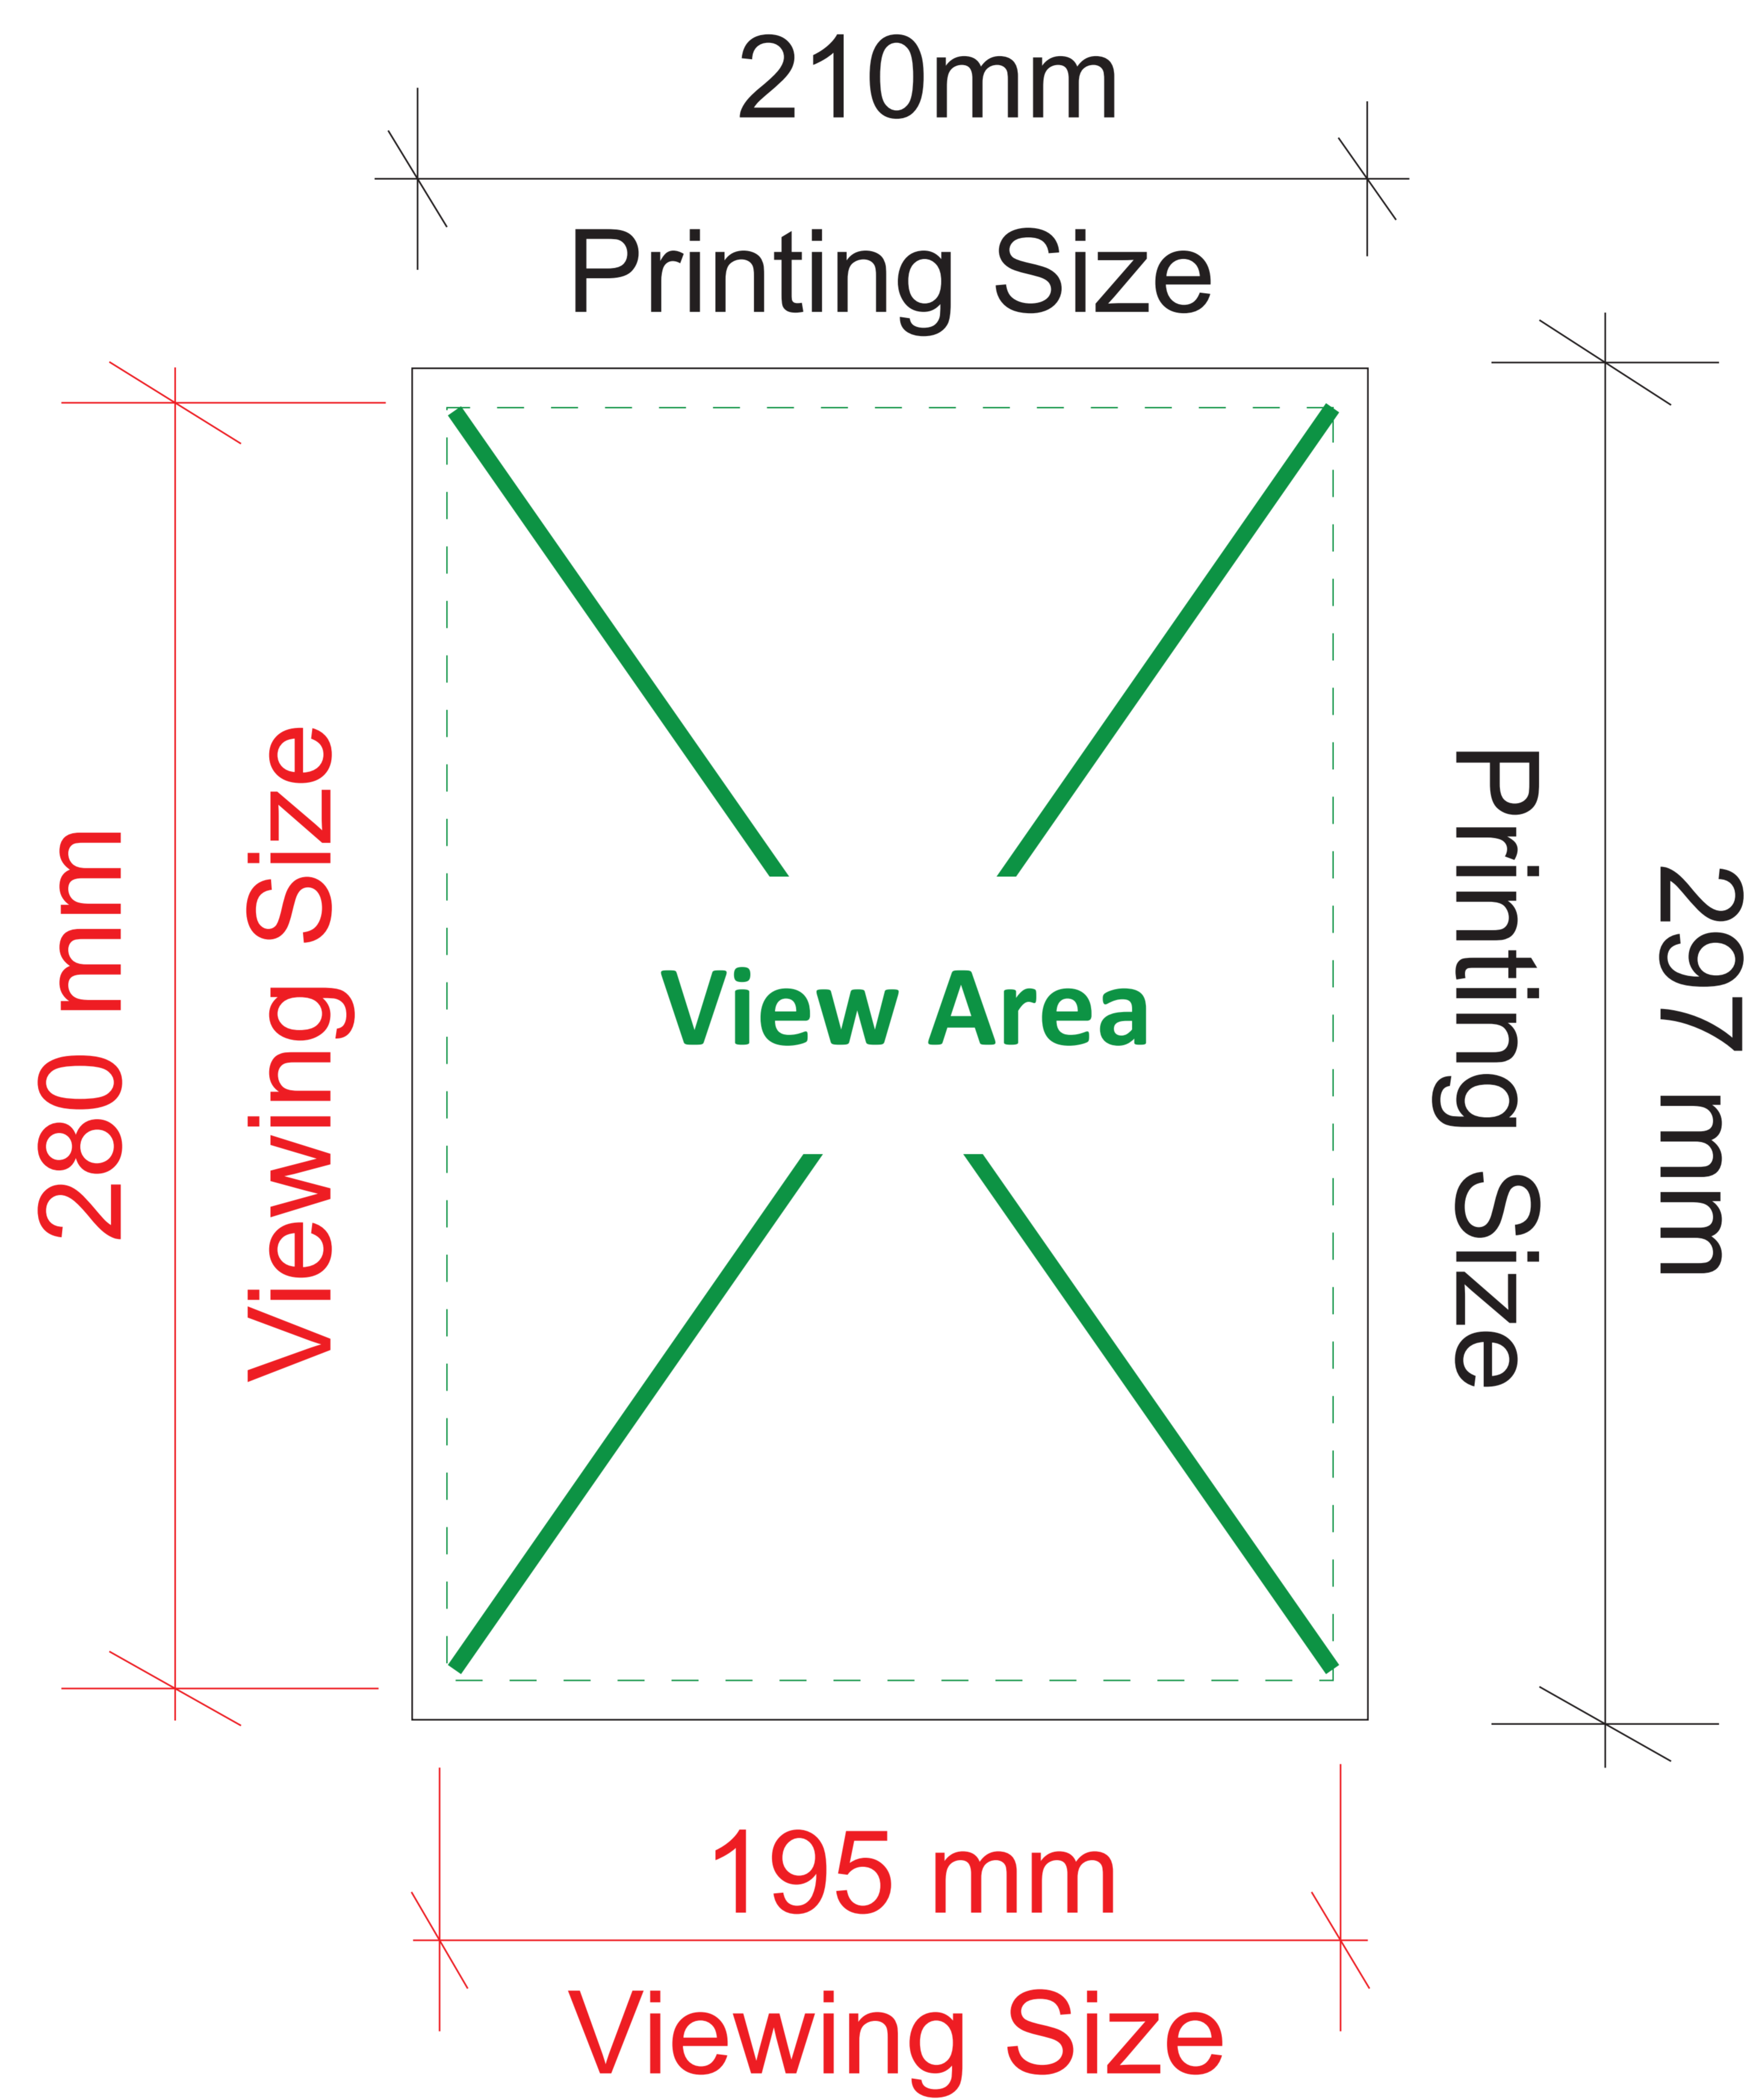

# CLASSIC SNAP FRAME

F-SF-04/34 - A4 Size

Unit : Millimetres (mm)

--- View Area  
— Print Area

## ARTWORK GUIDELINES

Color Format : CMYK

File Format : PDF, EPS

Important Text & Images In Safe Area