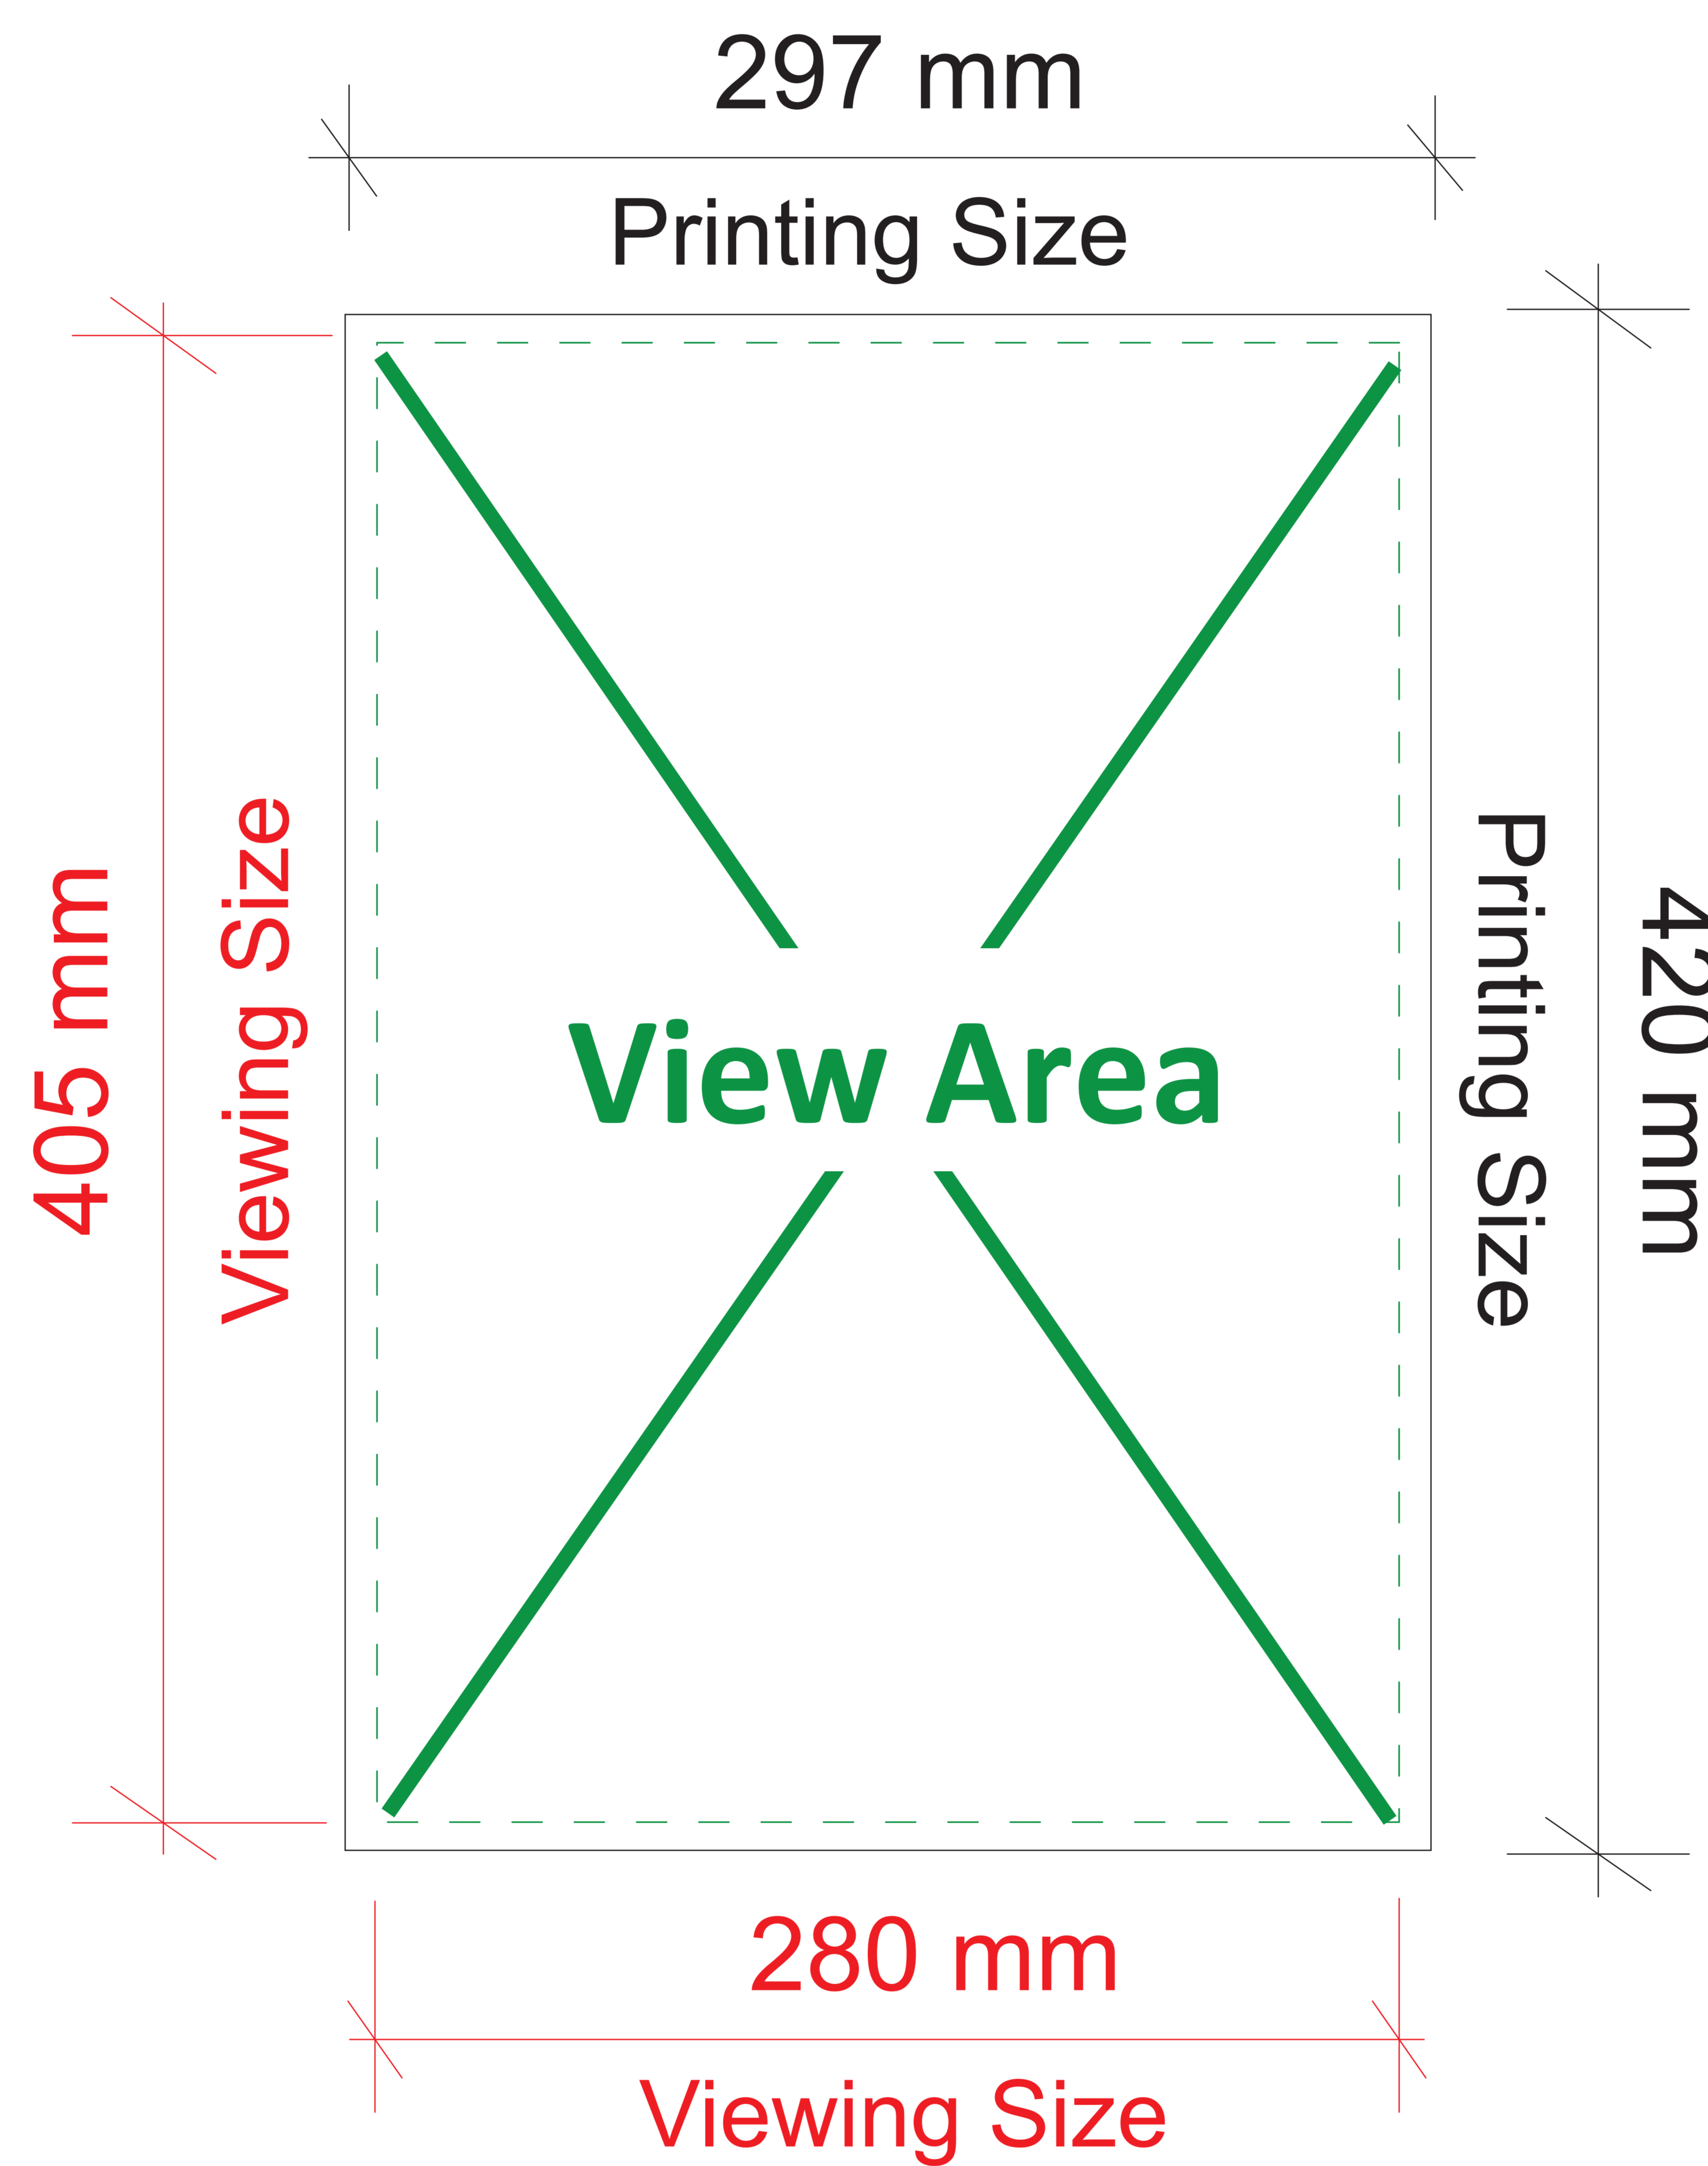

CLASSIC SNAP FRAME

F-SF-03/33 - A3 Size

--- View Area
 _____ Print Area

Unit : Millimetres (mm)

ARTWORK GUIDELINES

Color Format : CMYK

File Format : PDF, EPS

Important Text & Images In Safe Area