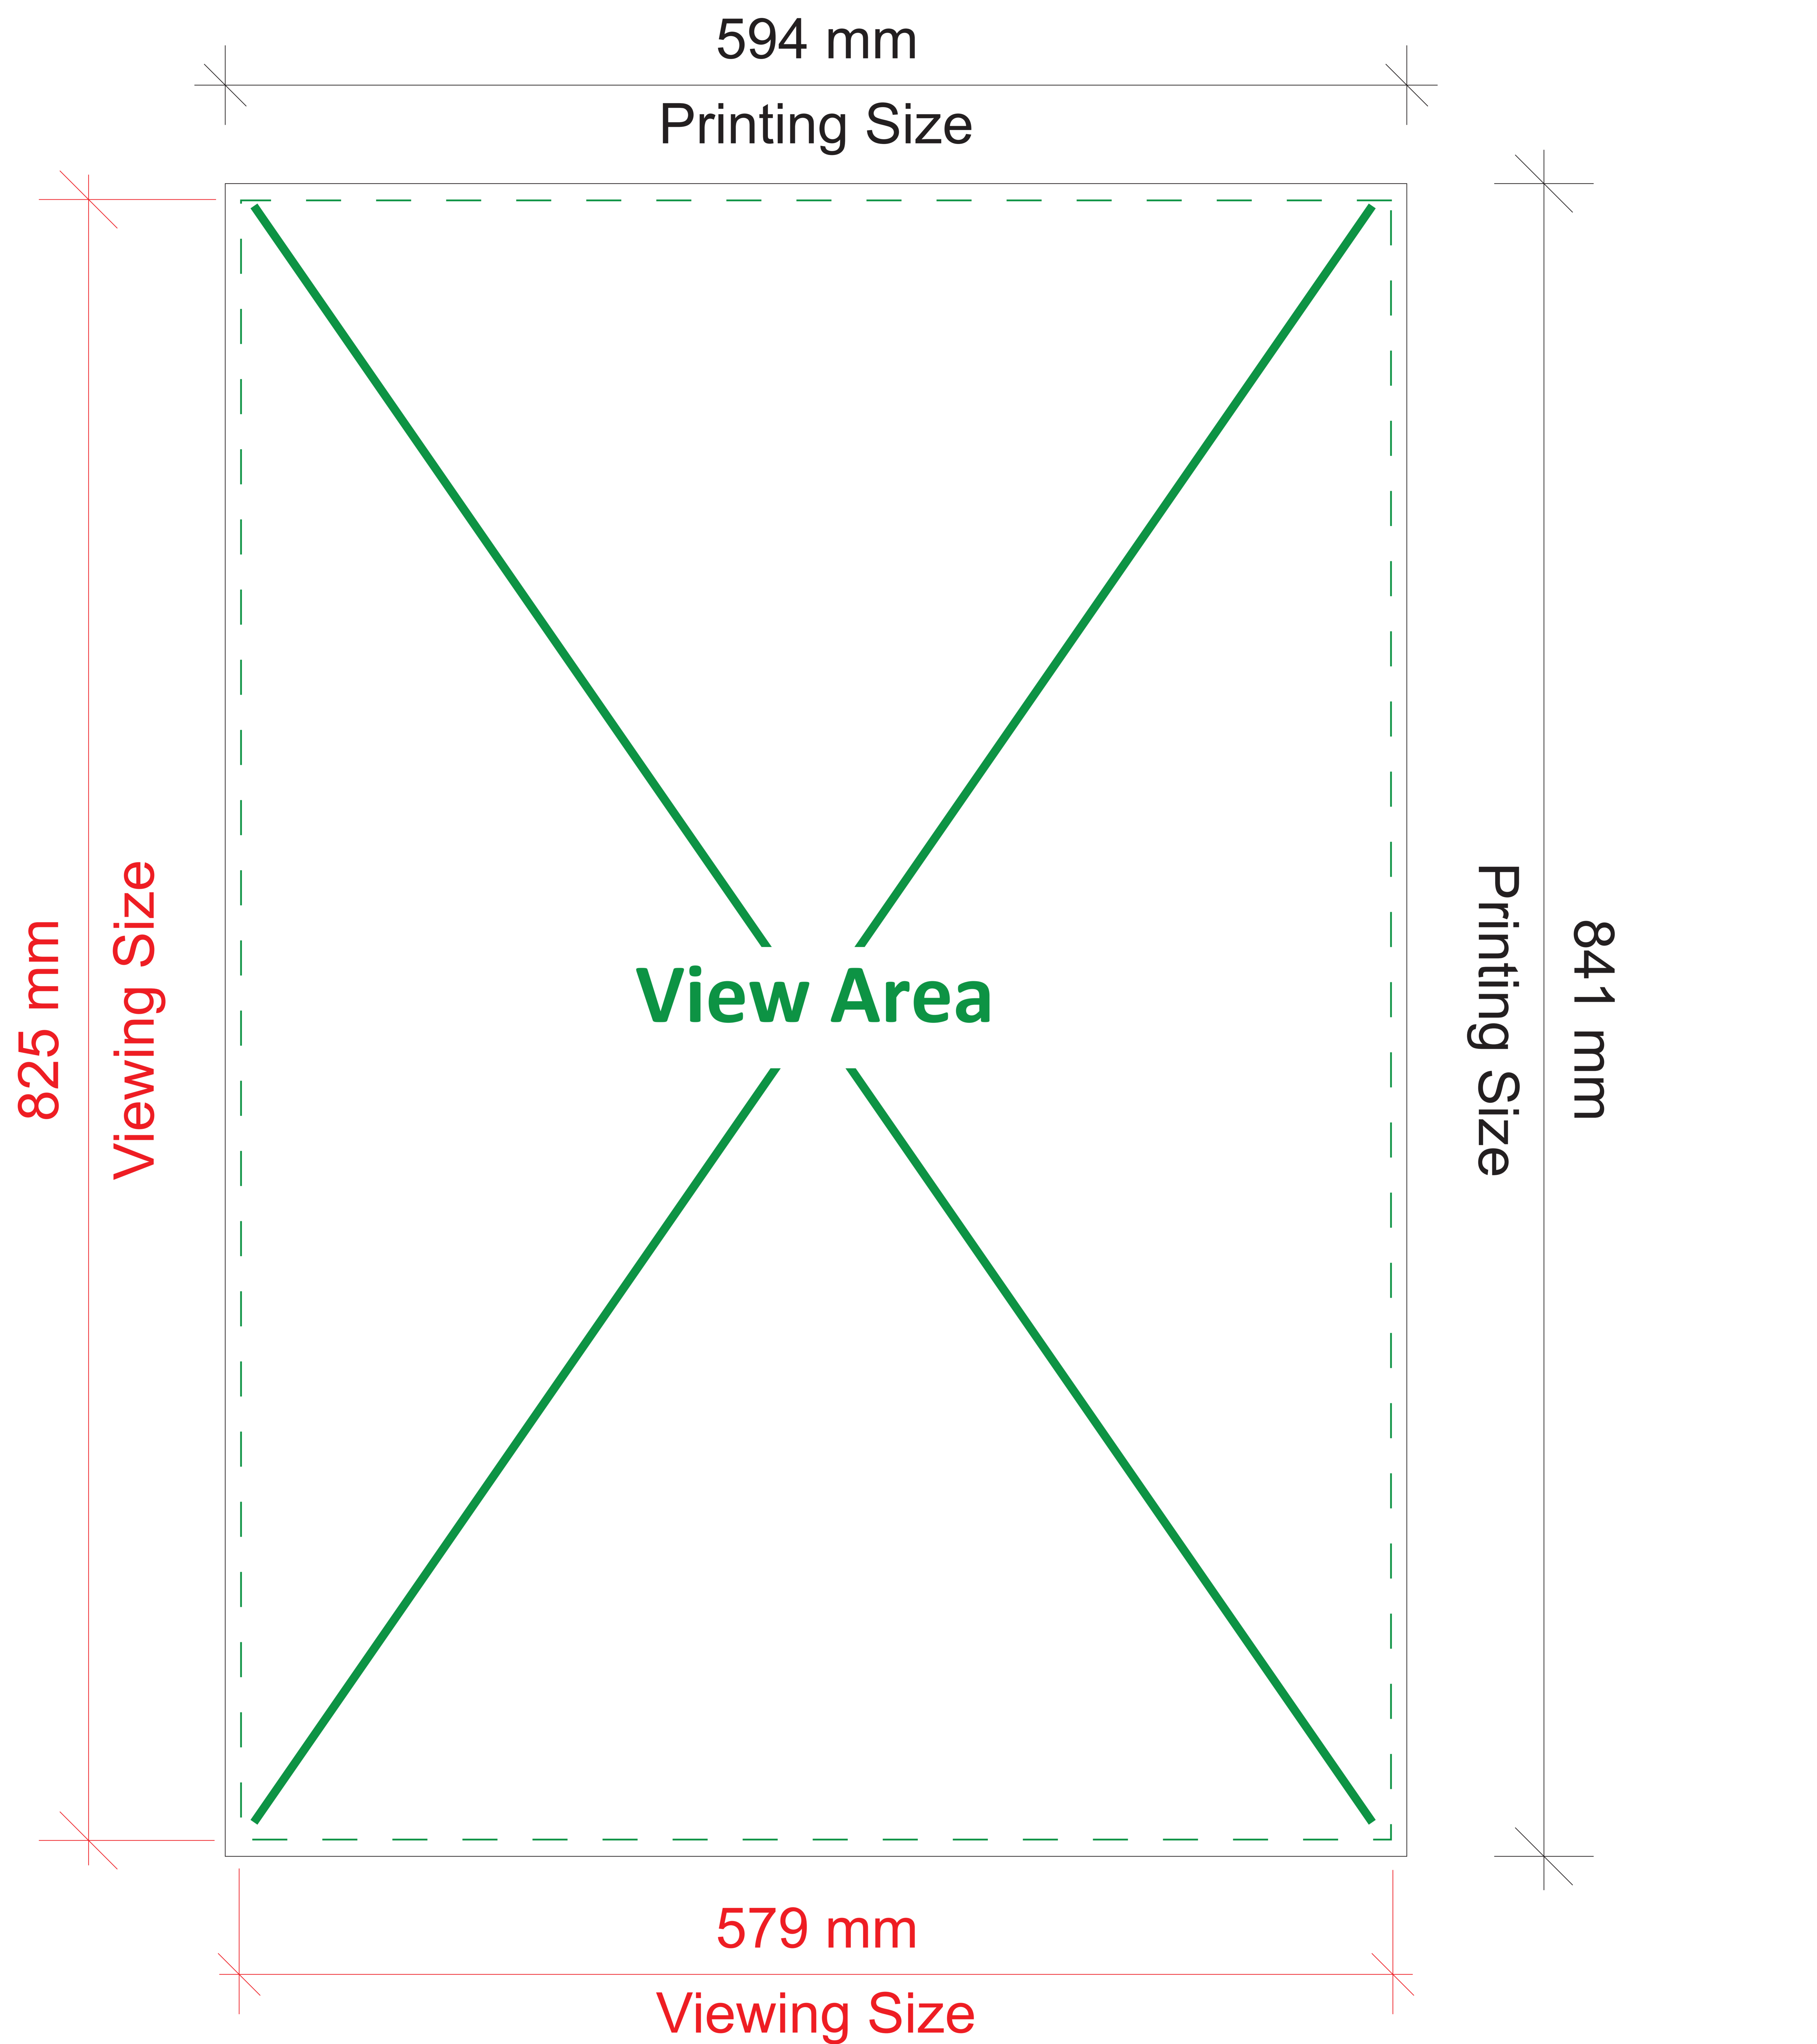

CLASSIC SNAP FRAME

F-SF-01/31 - A1 Size

Unit : Millimetres (mm)

--- View Area
— Print Area

ARTWORK GUIDELINES

Color Format : CMYK

File Format : PDF, EPS

Important Text & Images In Safe Area