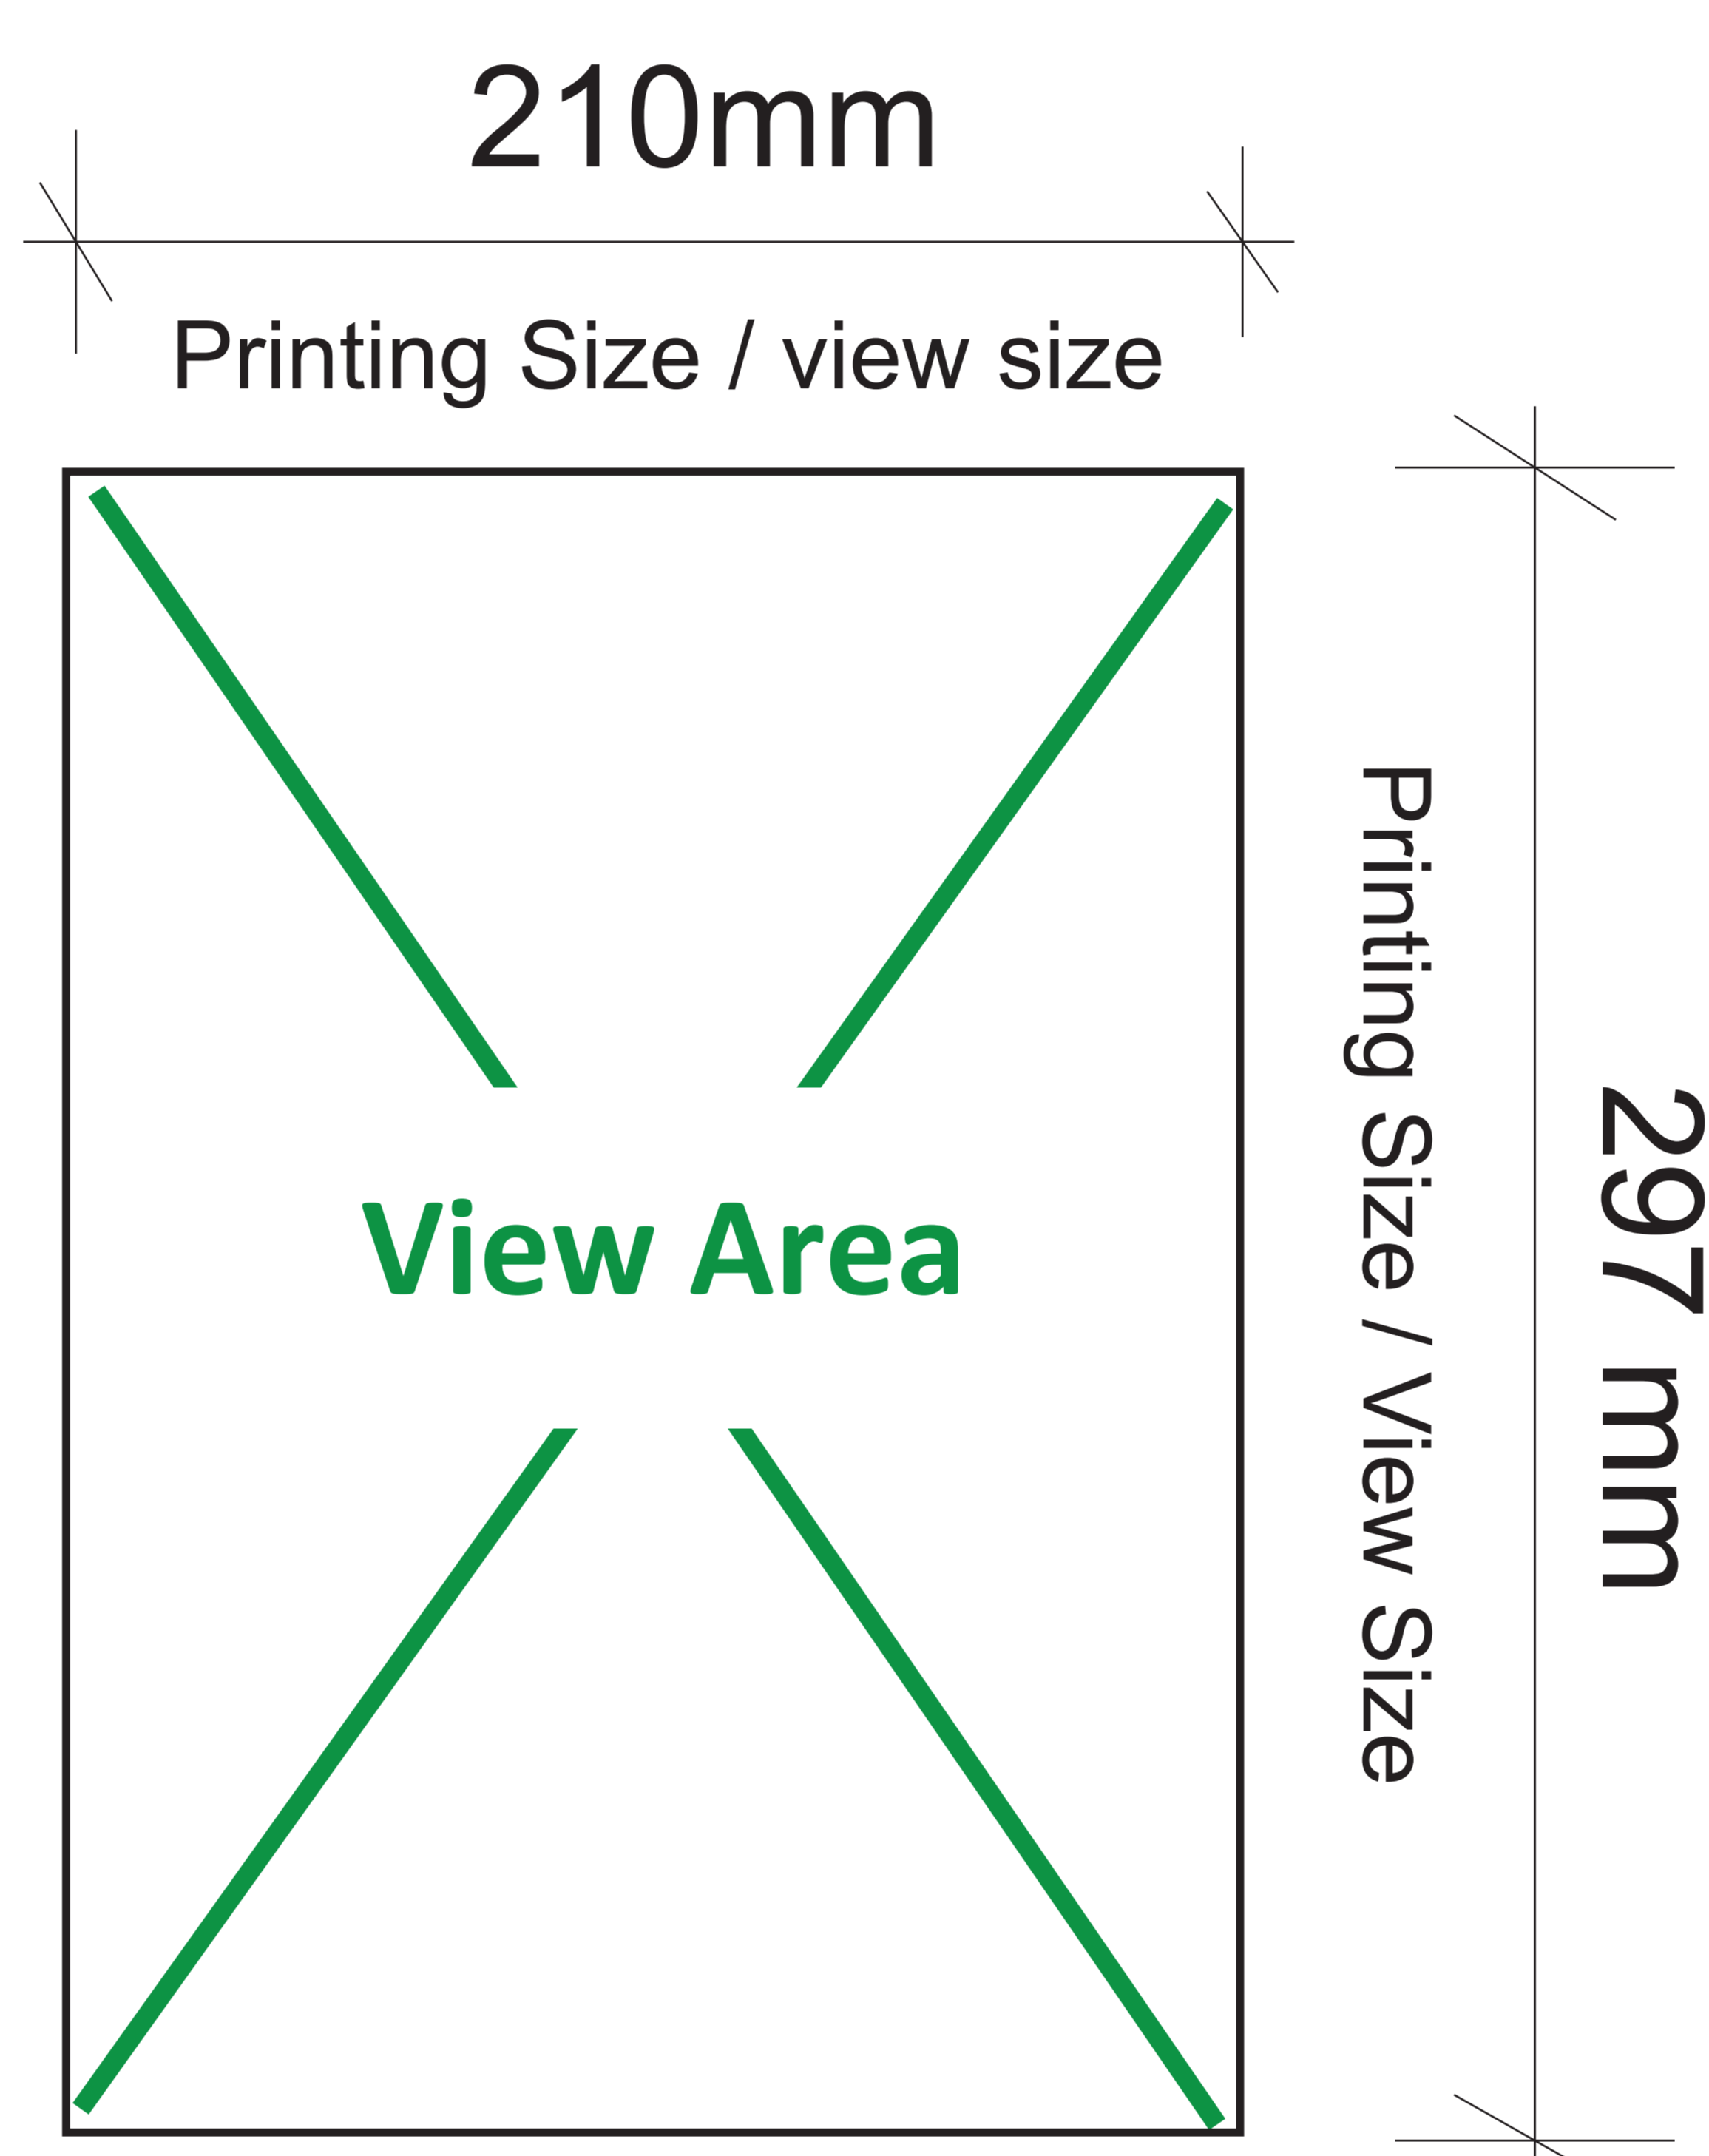

ACRYLIC WALL FRAME

F-AW-04 - A4 Size

Unit : Millimetres (mm)

Print Area

ARTWORK GUIDELINES

Color Format : CMYK

File Format : PDF, EPS

Important Text & Images In Safe Area