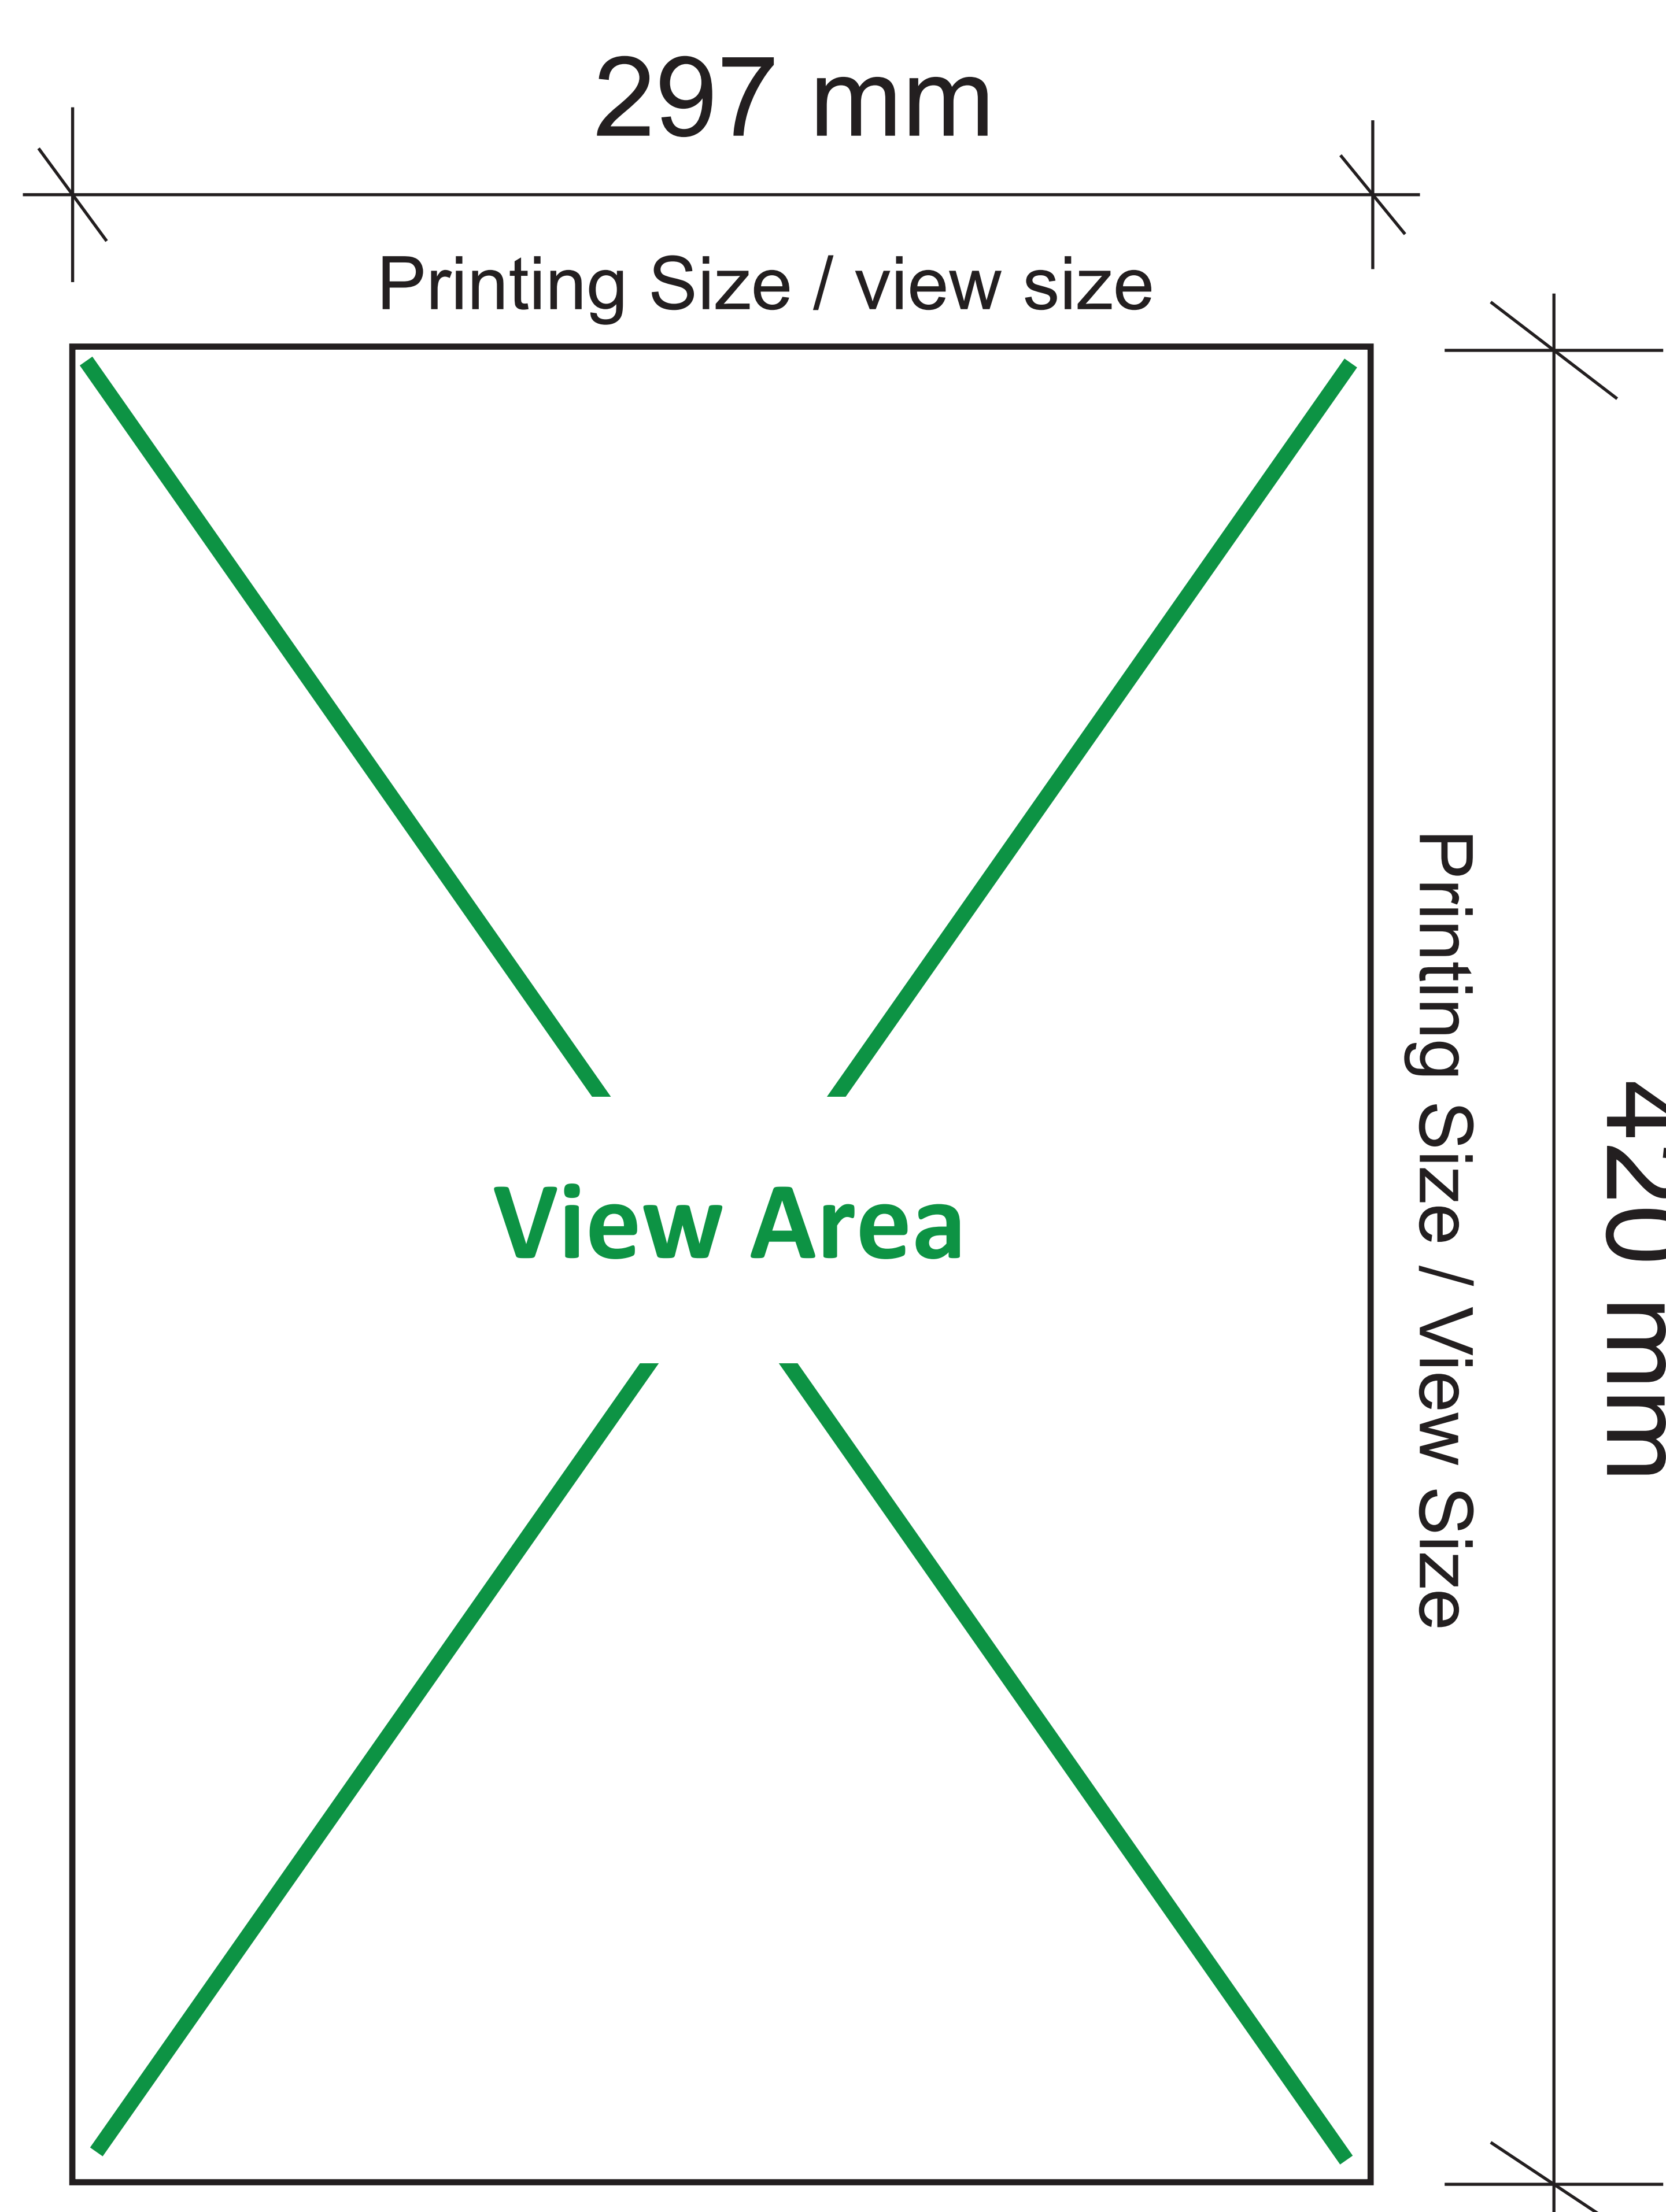

ACRYLIC WALL FRAME

F-AW-03 - A3 Size

Unit : Millimetres (mm)

————— Print Area

ARTWORK GUIDELINES

Color Format : CMYK

File Format : PDF, EPS

Important Text & Images In Safe Area